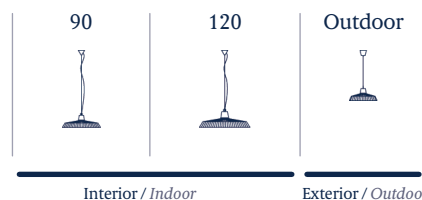

Family / Familia: Marietta