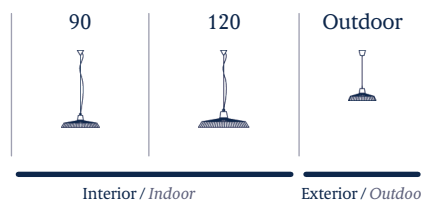

Family / Familia: Marietta