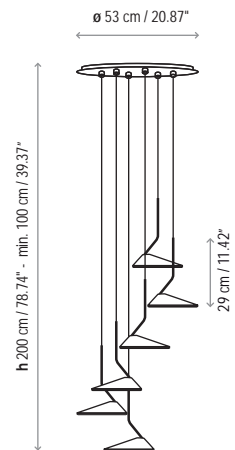

Name: Nón Lá Set 6 Circular

Design: Jorge Pensi Design Studio / 2015

Typology: Pendant lamp

Environment: Indoor

Technical description:

Set of 6 lightweight asymmetrically stemmed conical LED pendants made of aluminum on a circular canopy and hood finished in Chrome, Copper and White lacquer. Polycarbonate diffuser covering LED panel. Adjustable transparent electrical cable.

On round canopy, the shades must be mounted at varying heights.

Dimming system 0 – 10.

Lamps description

	Grounding: compulsory
	63 W LED Led: 6 * 35 x 0.3 W = 63 W Lumens: 7200 lm CRI: 90 Degrees Kelvin: 2700°
	Voltage: : 120-277V / 50-60Hz
	1 Box 43.70 x 39.37 x 16.14 inches
	Vol.: 16.0717 ft ³ Weight: 51.37 lbs
	Certifications:  
	Photometrics made according to the position the lights are shown in the catalogue and price list.

Ref	Finishings
3320620401U	DIM 0-10V White Brilliant Lacquer White Canopy White Wire
3320620406U	DIM 0-10V Chrome White Canopy Transparent Wire
3320620490U	DIM 0-10V Brilliant Copper Black Canopy Black Wire
Adjustable shade / Aluminium hood	
Not Customizable	

Measures

Nón Lá A 01

Nón Lá A 02

Nón Lá A 03

Nón Lá A 04

Nón Lá T

Nón Lá S

Nón Lá Set 3 Circular