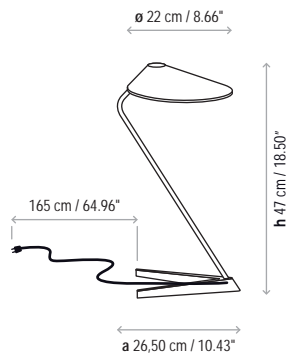

Name: Nón Lá Set 6 Circular

Design: Jorge Pensi Design Studio / 2015

Typology: Pendant lamp

Environment: Indoor

Technical description:

Set of 6 lightweight asymmetrically stemmed conical LED pendants made of aluminum on a circular canopy and hood finished in Chrome, Copper and White lacquer. Polycarbonate diffuser covering LED panel. Adjustable transparent electrical cable.

On round canopy, the shades must be mounted at varying heights.

Dimming system 0 – 10.

Lamps description

	Grounding: compulsory
	63 W LED Led: 6 * 35 x 0.3 W = 63 W Lumens: 7200 lm CRI: 90 Degrees Kelvin: 2700°
	Voltage: : 120-277V / 50-60Hz
	1 Box 43.70 x 39.37 x 16.14 inches
	Vol.: 16.0717 ft ³ Weight: 51.37 lbs
	Certifications:  
	Photometrics made according to the position the lights are shown in the catalogue and price list.

Measures

Nón Lá A 01

Nón Lá A 02

Nón Lá A 03

Nón Lá A 04

Nón Lá T

Nón Lá S

Nón Lá Set 3 Circular

Nón Lá Set 3 Rectangular

Nón Lá Set 6 Circular