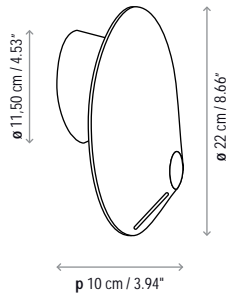

Name: Nón Lá Set 6 Circular

Design: Jorge Pensi Design Studio / 2015

Typology: Pendant lamp

Environment: Indoor

Technical description:

Set of 6 lightweight asymmetrically stemmed conical LED pendants made of aluminum on a circular canopy and hood finished in Chrome, Copper and White lacquer. Polycarbonate diffuser covering LED panel. Adjustable transparent electrical cable.

On round canopy, the shades must be mounted at varying heights.

Dimming system 0 – 10.

Lamps description

	Grounding: compulsory
	63 W LED Led: 6 * 35 x 0.3 W = 63 W Lumens: 7200 lm CRI: 90 Degrees Kelvin: 2700°
	Voltage: : 120-277V / 50-60Hz
	1 Box 43.70 x 39.37 x 16.14 inches
	Vol.: 16.0717 ft ³ Weight: 51.37 lbs
	Certifications:  
	Photometrics made according to the position the lights are shown in the catalogue and price list.

Ref	Finishings
3320620401U	DIM 0-10V White Brilliant Lacquer White Canopy White Wire
3320620406U	DIM 0-10V Chrome White Canopy Transparent Wire
3320620490U	DIM 0-10V Brilliant Copper Black Canopy Black Wire
Adjustable shade / Aluminium hood	
Not Customizable	

Measures

Nón Lá A 01

Nón Lá A 02

Nón Lá A 03

Nón Lá A 04

Nón Lá T

Nón Lá S

Nón Lá Set 3 Circular