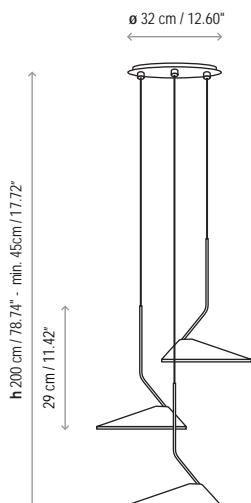

Name: Nón Lá Set 6 Circular

Design: Jorge Pensi Design Studio / 2015

Typology: Pendant lamp

Environment: Indoor

Technical description:

Set of 6 lightweight asymmetrically stemmed conical LED pendants made of aluminum on a circular canopy and hood finished in Chrome, Copper and White lacquer. Polycarbonate diffuser covering LED panel. Adjustable transparent electrical cable.

On round canopy, the shades must be mounted at varying heights.

Dimming system 0 – 10.

Lamps description

	Grounding: compulsory
	63 W LED Led: 6 * 35 x 0.3 W = 63 W Lumens: 7200 lm CRI: 90 Degrees Kelvin: 2700°
	Voltage: : 120-277V / 50-60Hz
	1 Box 43.70 x 39.37 x 16.14 inches
	Vol.: 16.0717 ft ³ Weight: 51.37 lbs
	Certifications:  
	Photometrics made according to the position the lights are shown in the catalogue and price list.

Measures

Nón Lá A 01

Nón Lá A 02

Nón Lá A 03

Nón Lá A 04

Nón Lá T

Nón Lá S

Nón Lá Set 3 Circular

Nón Lá Set 3 Rectangular

Nón Lá Set 6 Circular