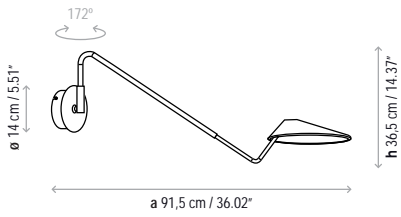

On round canopy, the shades must be mounted at varying heights.

Dimming system 0 – 10.

Lamps description

	Grounding: compulsory
	63 W LED Led: 6 * 35 x 0.3 W = 63 W Lumens: 7200 lm CRI: 90 Degrees Kelvin: 2700°
	Voltage: : 120-277V / 50-60Hz
	1 Box 43.70 x 39.37 x 16.14 inches
	Vol.: 16.0717 ft ³ Weight: 51.37 lbs
	Certifications:  
	Photometrics made according to the position the lights are shown in the catalogue and price list.

Measures

Nón Lá A 01

Nón Lá A 02

Nón Lá A 03

Nón Lá A 04

Nón Lá T

Nón Lá S

Nón Lá Set 3 Circular

Nón Lá Set 3 Rectangular

Nón Lá Set 6 Circular