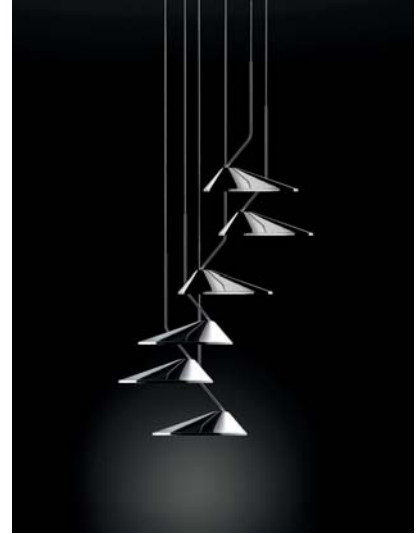

Name: Nón Lá Set 6 Circular

Design: Jorge Pensi Design Studio / 2015

Typology: Pendant lamp

Environment: Indoor

Technical description:

Set of 6 lightweight asymmetrically stemmed conical LED pendants made of aluminum on a circular canopy and hood finished in Chrome, Copper and White lacquer. Polycarbonate diffuser covering LED panel. Adjustable transparent electrical cable.

On round canopy, the shades must be mounted at varying heights.

Dimming system 0 – 10.

Lamps description

	Grounding: compulsory
	63 W LED Led: 6 * 35 x 0.3 W = 63 W Lumens: 7200 lm CRI: 90 Degrees Kelvin: 2700°
	Voltage: : 120-277V / 50-60Hz
	1 Box 43.70 x 39.37 x 16.14 inches
	Vol.: 16.0717 ft ³ Weight: 51.37 lbs
	Certifications:  
	Photometrics made according to the position the lights are shown in the catalogue and price list.

Ref	Finishings
3320620401U	DIM 0-10V White Brilliant Lacquer White Canopy White Wire
3320620406U	DIM 0-10V Chrome White Canopy Transparent Wire
3320620490U	DIM 0-10V Brilliant Copper Black Canopy Black Wire
Adjustable shade / Aluminium hood	
Not Customizable	