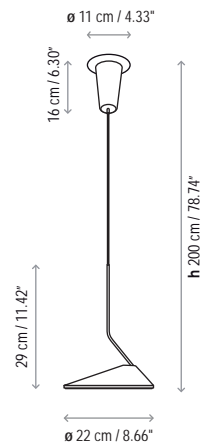

Name: Nón Lá Set 6 Circular

Design: Jorge Pensi Design Studio / 2015

Typology: Pendant lamp

Environment: Indoor

Technical description:

Set of 6 lightweight asymmetrically stemmed conical LED pendants made of aluminum on a circular canopy and hood finished in Chrome, Copper and White lacquer. Polycarbonate diffuser covering LED panel. Adjustable transparent electrical cable.

On round canopy, the shades must be mounted at varying heights.

Dimming system 0 – 10.

Lamps description

	Grounding: compulsory
	63 W LED Led: 6 * 35 x 0.3 W = 63 W Lumens: 7200 lm CRI: 90 Degrees Kelvin: 2700°
	Voltage: : 120-277V / 50-60Hz
	1 Box 43.70 x 39.37 x 16.14 inches
	Vol.: 16.0717 ft ³ Weight: 51.37 lbs
	Certifications:  
	Photometrics made according to the position the lights are shown in the catalogue and price list.

Measures

Nón Lá A 01

Nón Lá A 02

Nón Lá A 03

Nón Lá A 04

Nón Lá T

Nón Lá S

Nón Lá Set 3 Circular

Nón Lá Set 3 Rectangular

Nón Lá Set 6 Circular