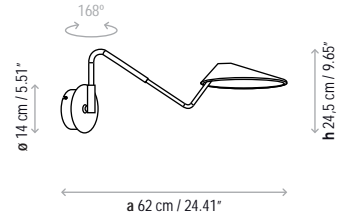

On round canopy, the shades must be mounted at varying heights.

Dimming system 0 – 10.

Lamps description

	Grounding: compulsory
	63 W LED Led: 6 * 35 x 0.3 W = 63 W Lumens: 7200 lm CRI: 90 Degrees Kelvin: 2700°
	Voltage: : 120-277V / 50-60Hz
	1 Box 43.70 x 39.37 x 16.14 inches
	Vol.: 16.0717 ft ³ Weight: 51.37 lbs
	Certifications:  
	Photometrics made according to the position the lights are shown in the catalogue and price list.

Measures

Nón Lá A 01

Nón Lá A 02

Nón Lá A 03

Nón Lá A 04

Nón Lá T

Nón Lá S

Nón Lá Set 3 Circular

Nón Lá Set 3 Rectangular

Nón Lá Set 6 Circular