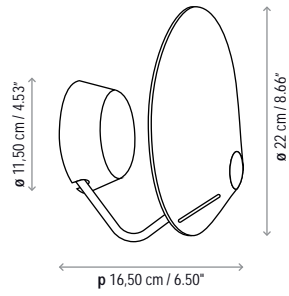

Name: Nón Lá Set 6 Circular

Design: Jorge Pensi Design Studio / 2015

Typology: Pendant lamp

Environment: Indoor

Technical description:

Set of 6 lightweight asymmetrically stemmed conical LED pendants made of aluminum on a circular canopy and hood finished in Chrome, Copper and White lacquer. Polycarbonate diffuser covering LED panel. Adjustable transparent electrical cable.

On round canopy, the shades must be mounted at varying heights.

Dimming system 0 – 10.

Lamps description

	Grounding: compulsory
	63 W LED Led: 6 * 35 x 0.3 W = 63 W Lumens: 7200 lm CRI: 90 Degrees Kelvin: 2700°
	Voltage: : 120-277V / 50-60Hz
	1 Box 43.70 x 39.37 x 16.14 inches
	Vol.: 16.0717 ft ³ Weight: 51.37 lbs
	Certifications:  
	Photometrics made according to the position the lights are shown in the catalogue and price list.

Measures

Nón Lá A 01

Nón Lá A 02

Nón Lá A 03

Nón Lá A 04

Nón Lá T

Nón Lá S

Nón Lá Set 3 Circular

Nón Lá Set 3 Rectangular

Nón Lá Set 6 Circular