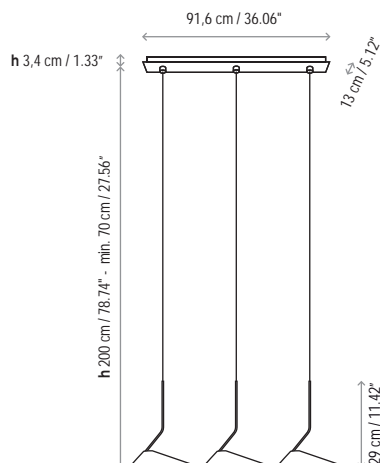

On round canopy, the shades must be mounted at varying heights.

Dimming system 0 – 10.

Lamps description

	Grounding: compulsory
	63 W LED Led: 6 * 35 x 0.3 W = 63 W Lumens: 7200 lm CRI: 90 Degrees Kelvin: 2700°
	Voltage: : 120-277V / 50-60Hz
	1 Box 43.70 x 39.37 x 16.14 inches
	Vol.: 16.0717 ft ³ Weight: 51.37 lbs
	Certifications:  
	Photometrics made according to the position the lights are shown in the catalogue and price list.

Measures

Nón Lá A 01

Nón Lá A 02

Nón Lá A 03

Nón Lá A 04

Nón Lá T

Nón Lá S

Nón Lá Set 3 Circular

Nón Lá Set 3 Rectangular

Nón Lá Set 6 Circular