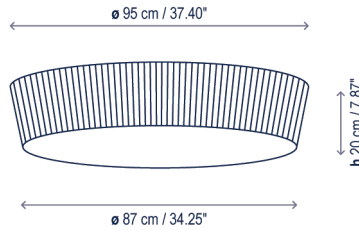

Plafonet 95

Design / Diseño:

Carles Riart | Lluís Porqueras / 2005

Typology: Ceiling lamp

Tipología: Plafón

Environment: Indoor

Ambiente: Interior