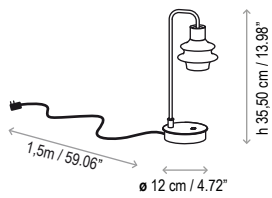

Interrupor Proxy Dimmer / Proxy Dimmer Switch