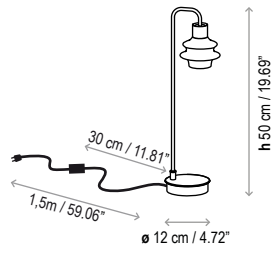

Lamps description

⊙ 3 W LED
Lumens: 345 lm
CRI: 90
Degrees Kelvin: 2700°

Voltage: 120V~60Hz

📦 1 Box 11.02 x 11.02 x 16.14 inches

Vol.: 1.1336 ft³

Weight: 3.97 lbs / Net weight: 2.20 lbs

Certifications:  

 Photometrics made according to the position the lights are shown in the catalogue and price list.

Drop M/36

Interrupor en el cable / Through cord switch

Interrupor Proxy Dimmer / Proxy Dimmer Switch

Drop M/50

Interrupor en el cable / Through cord switch

Interrupor Proxy Dimmer / Proxy Dimmer Switch

Drop M/70