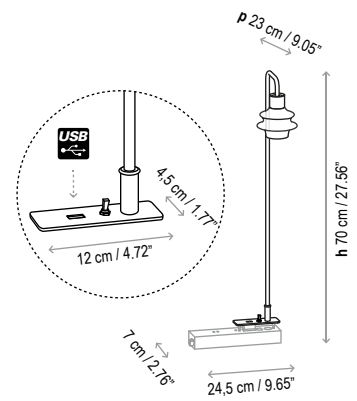

Lamps description

⊙ 3 W LED
Lumens: 345 lm
CRI: 90
Degrees Kelvin: 2700°

Voltage: 120V~60Hz

📦 1 Box 11.02 x 11.02 x 16.14 inches

Vol.: 1.1336 ft³

Weight: 3.97 lbs / Net weight: 2.20 lbs

Certifications:  

 Photometrics made according to the position the lights are shown in the catalogue and price list.

Drop M/36

Interrupor en el cable / Through cord switch

Interrupor Proxy Dimmer / Proxy Dimmer Switch

Drop M/50

Interrupor en el cable / Through cord switch

Interrupor Proxy Dimmer / Proxy Dimmer Switch

Drop M/70