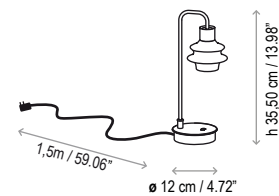

Interruptor Proxy Dimmer / Proxy Dimmer Switch