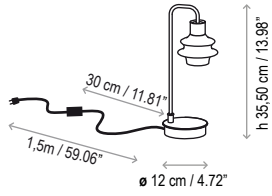

Drop M/36

Interrupor en el cable / Through cord switch