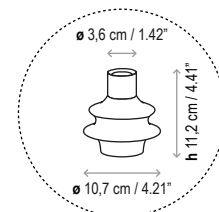

Name: Drop M/36

Design: Christophe Mathieu / 2017

Typology: Table Lamp

Environment: Indoor

Technical description:

Drop is an extensive family of luminaires designed for all types of applications, from residential & hospitality applications to retail and corporate.

One of the qualities of this program is the ease of maintaining in terms of functionality and cleanliness. The glass can be cleaned with easy removal from the structure. It does not have screws. Water and non-abrasive soap can be used for cleaning.

Lamps description

⊙ 3 W LED
Lumens: 345 lm
CRI: 90
Degrees Kelvin: 2700°

Voltage: 120V~60Hz

📦 1 Box 11.02 x 11.02 x 16.14 inches

Vol.: 1.1336 ft³

Weight: 3.97 lbs / Net weight: 2.20 lbs

Certifications:

Photometrics made according to the position the lights are shown in the catalogue and price list.

Ref	Finishings
2590130356U	Through Cord Switch Transparent Glass
2590130357U	Through Cord Switch Frosted Glass
2590130358U	Through Cord Switch Green Glass
2590130359U	Through Cord Switch Blue Glass
2590131256U	Proxy Dimmer Switch Transparent Glass
2590131257U	Proxy Dimmer Switch Frosted Glass
2590131258U	Proxy Dimmer Switch Green Glass
2590131259U	Proxy Dimmer Switch Blue Glass

Structure finish: Ebony black

Borosilicate glass

Black cable

Custom Options:
Custom finish: desired RAL color code to be indicated.

Measures