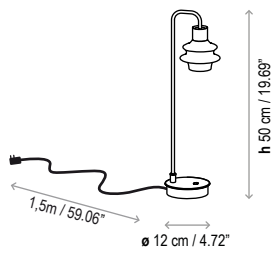

Lamps description

⊙ 3 W LED
Lumens: 345 lm
CRI: 90
Degrees Kelvin: 2700°

Voltage: 120V~60Hz

📦 1 Box 11.02 x 11.02 x 16.14 inches

Vol.: 1.1336 ft³

Weight: 3.97 lbs / Net weight: 2.20 lbs

Certifications:  

 Photometrics made according to the position the lights are shown in the catalogue and price list.

Drop M/36

Interrupor en el cable / Through cord switch

Interrupor Proxy Dimmer / Proxy Dimmer Switch

Drop M/50

Interrupor en el cable / Through cord switch

Interrupor Proxy Dimmer / Proxy Dimmer Switch

Drop M/70