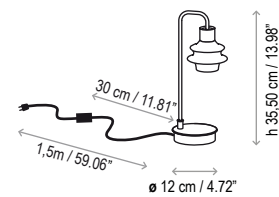

Measures

Interruptor en el cable / Through cord switch