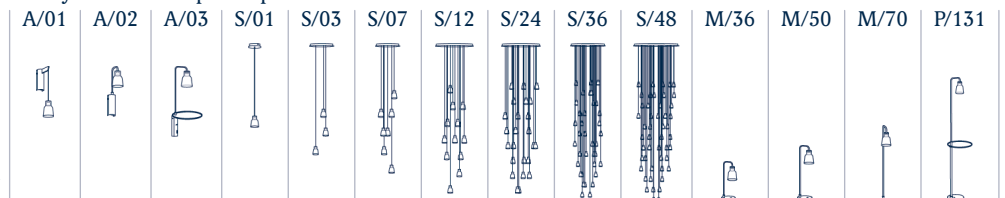

Family / Familia: Drip&Drop

bover
barcelona lights

1251 Collier Road,
Suite C
Atlanta, GA 30318
United States

T. +1 (404) 924 2342
info@boverusa.com
www.boverusa.com