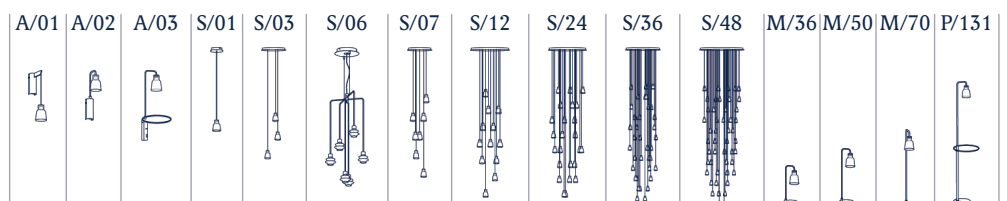

24.02 x 19.69 x 24.02 inches | 6.5703 ft³
(Drip) Gross Weight / *Peso bruto*: 19.84 lbs
(Drop) Gross Weight / *Peso bruto*: 19.84 lbs

Materials: Aluminum, Iron,
Borosilicate glass / Polycarbonate
*Materiales: Aluminio, Hierro,
Vidrio borosilicato / Policarbonato*

Structure finish: ebony black
Acabado estructura color ébano negro

Black coaxial cable, max. height 13 mts.
Cannot be cut or handled. There are 13
standard cable lengths to make different
compositions. Please consult for custom
length options.

*Cable coaxial negro, altura máxima 13 mts.
No se pueden cortar o manipular. Existen
13 largos de cable estándar para realizar
diferentes composiciones. Consultar para
medidas especiales.*

Customizable
Personalizable

Certifications
Certificaciones

Spare parts / *Recambios*:

DRIP
R2599438 Transparent glass / *Vidrio transparente*
R2599439 Frosted glass / *Vidrio matizado*
R2599481 Green glass / *Vidrio verde*
R2599486 Blue glass / *Vidrio azul*
R259124 Opal Polycarbonate / *Policarbonato Opal*

DROP
R2590356 Transparent glass / *Vidrio transparente*
R2590357 Frosted glass / *Vidrio matizado*
R2590358 Green glass / *Vidrio verde*
R2590359 Blue glass / *Vidrio azul*

Family / *Familia*: Drip&Drop

bover
barcelona lights

1251 Collier Road,
Suite C
Atlanta, GA 30318
United States

T. +1 (404) 924 2342
info@boverusa.com
www.boverusa.com