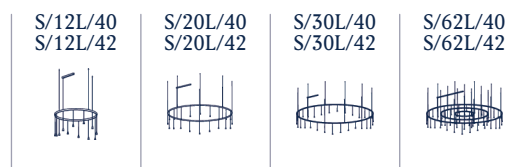

Familia / Family: Skybell Circle

bover
barcelona lights

1251 Collier Road,
Suite C
Atlanta, GA 30318
United States

T. +1 (404) 924 2342
info@boverusa.com
www.boverusa.com