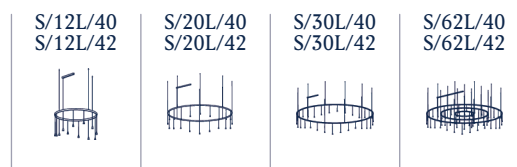

Familia / Family: Skybell Circle

bover
barcelona lights

1251 Collier Road,
Suite C
Atlanta, GA 30318
United States

T. +1 (404) 924 2342
info@boverusa.com
www.boverusa.com