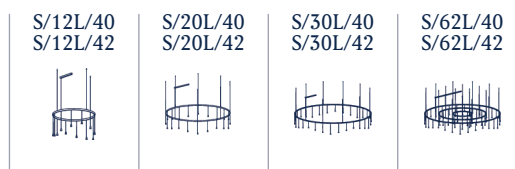

Familia / Family: Skybell Circle

bover
barcelona lights

1251 Collier Road,
Suite C
Atlanta, GA 30318
United States

T. +1 (404) 924 2342
info@boverusa.com
www.boverusa.com